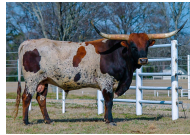

RML LONE STAR