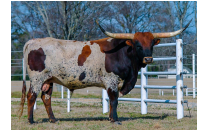

LSC Miss Judy

RML LONE STAR

T BAR W ROJOS' PEGGY